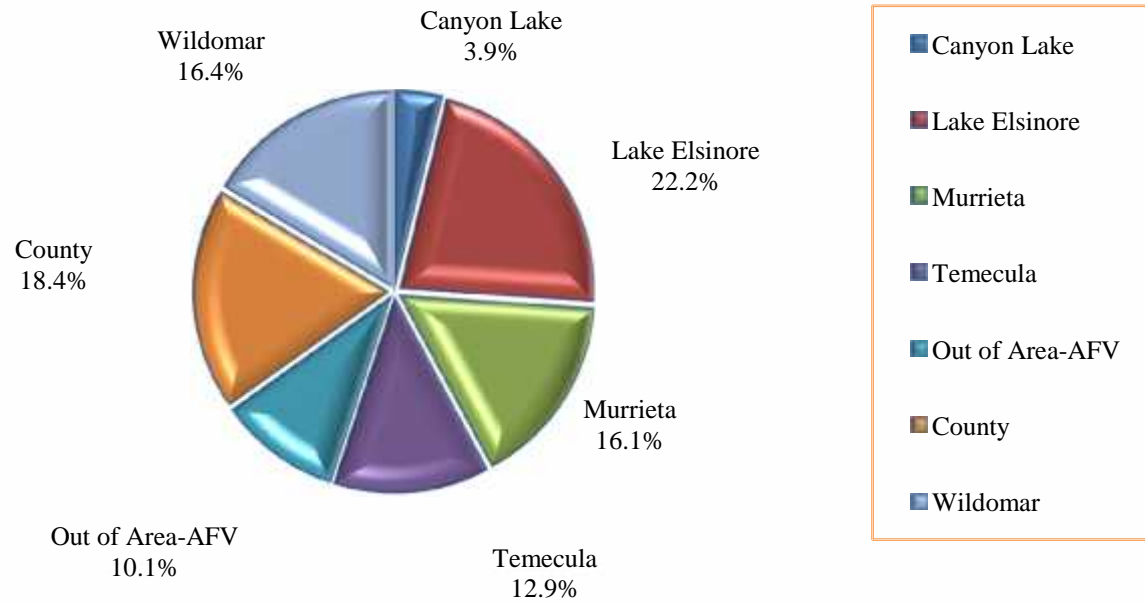

# AFV Animals Received Year End Chart 2017

Area	Dogs	Cats	Totals	%
Canyon Lake	185	148	333	3.9%
Lake Elsinore	1143	771	1914	22.2%
Murrieta	916	469	1385	16.1%
Temecula	723	390	1113	12.9%
Out of Area- AFV	505	369	874	10.1%
County	955	633	1588	18.4%
Wildomar	801	615	1416	16.4%
<b>Totals</b>	<b>5228</b>	<b>3395</b>	<b>8623</b>	<b>100.00%</b>

← AFV Totals include Meniffee